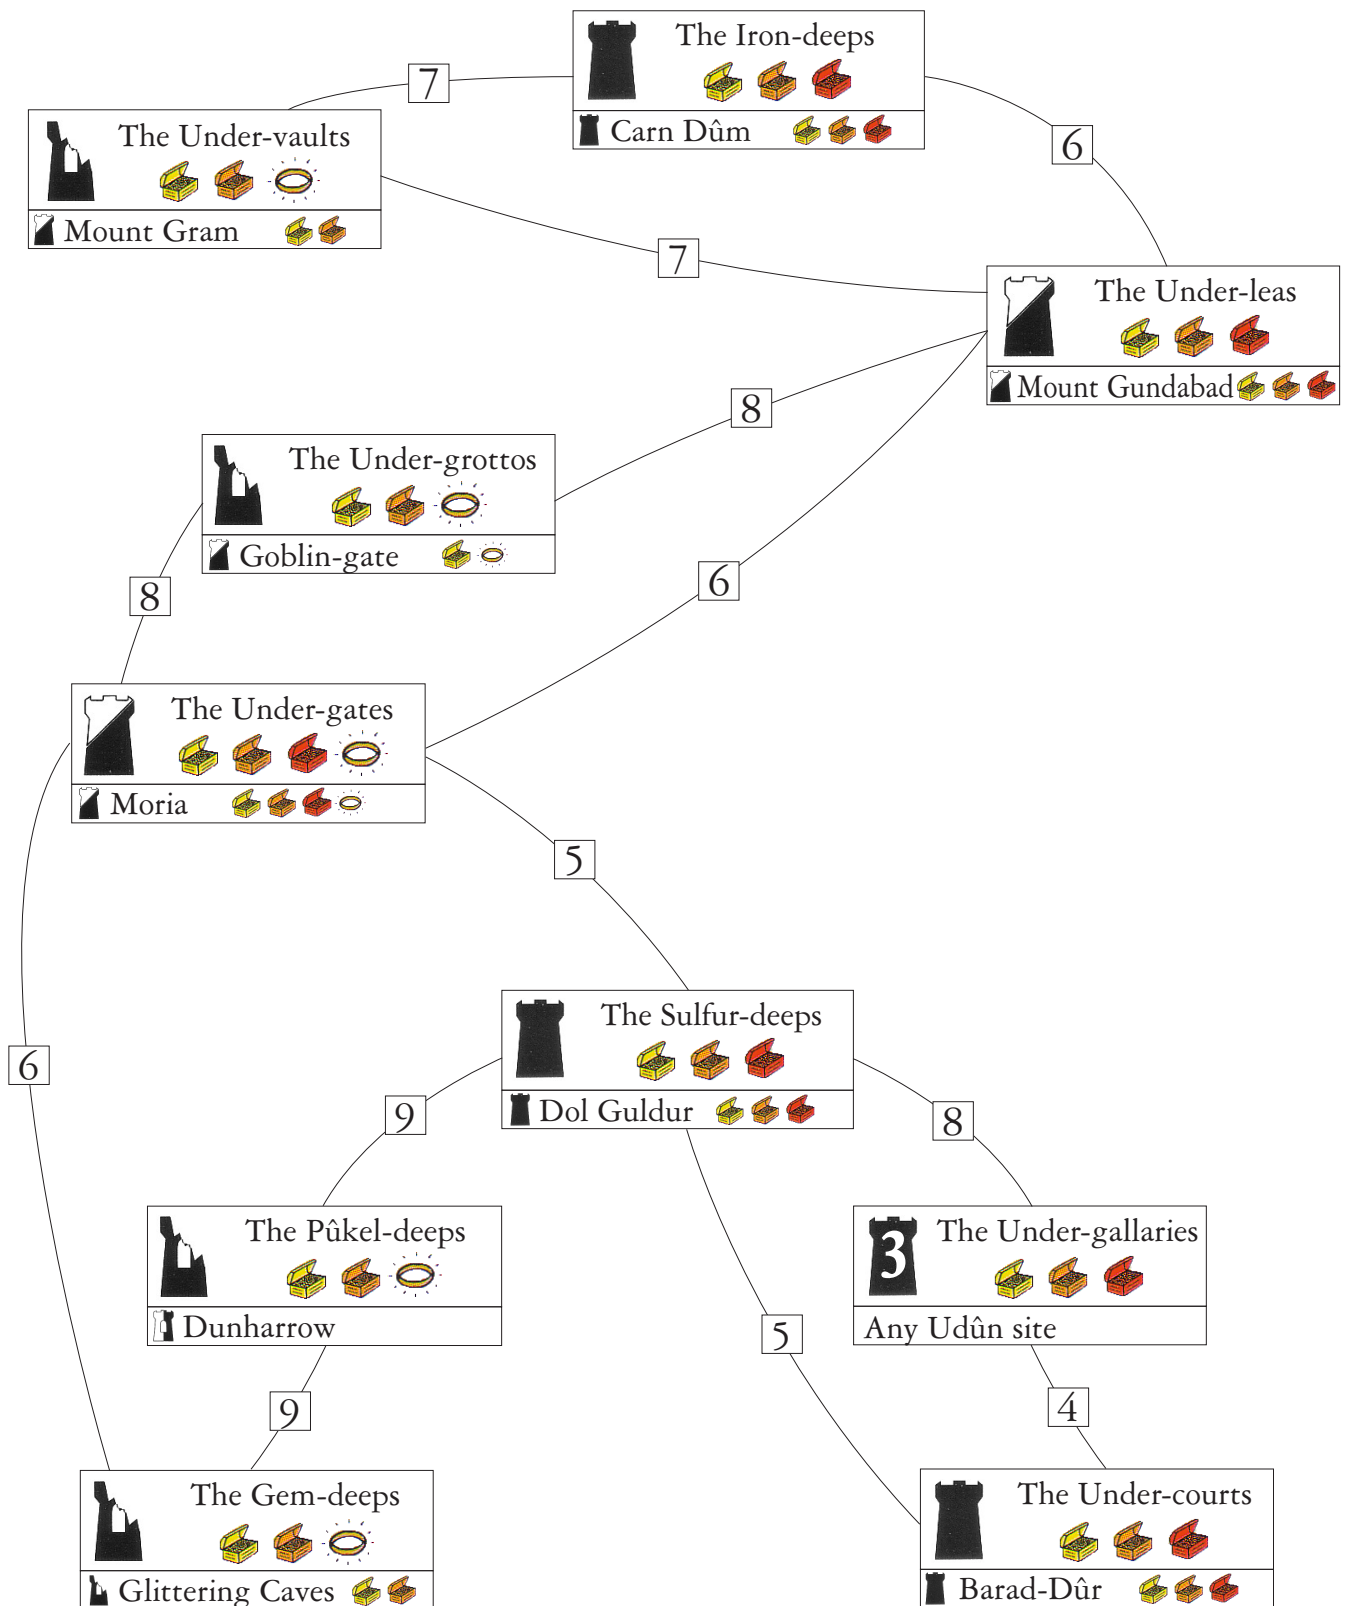

Under-deep Sites in Middle-Earth (Hero)

 Under-deep site
 adjacent surface site

 minor item
 major item
 greater item
 gold ring

Designed by Steffen Lutter
 DainII@meccg-berlin.de
 www.meccg-berlin.de
 www.lureofmeccg.org